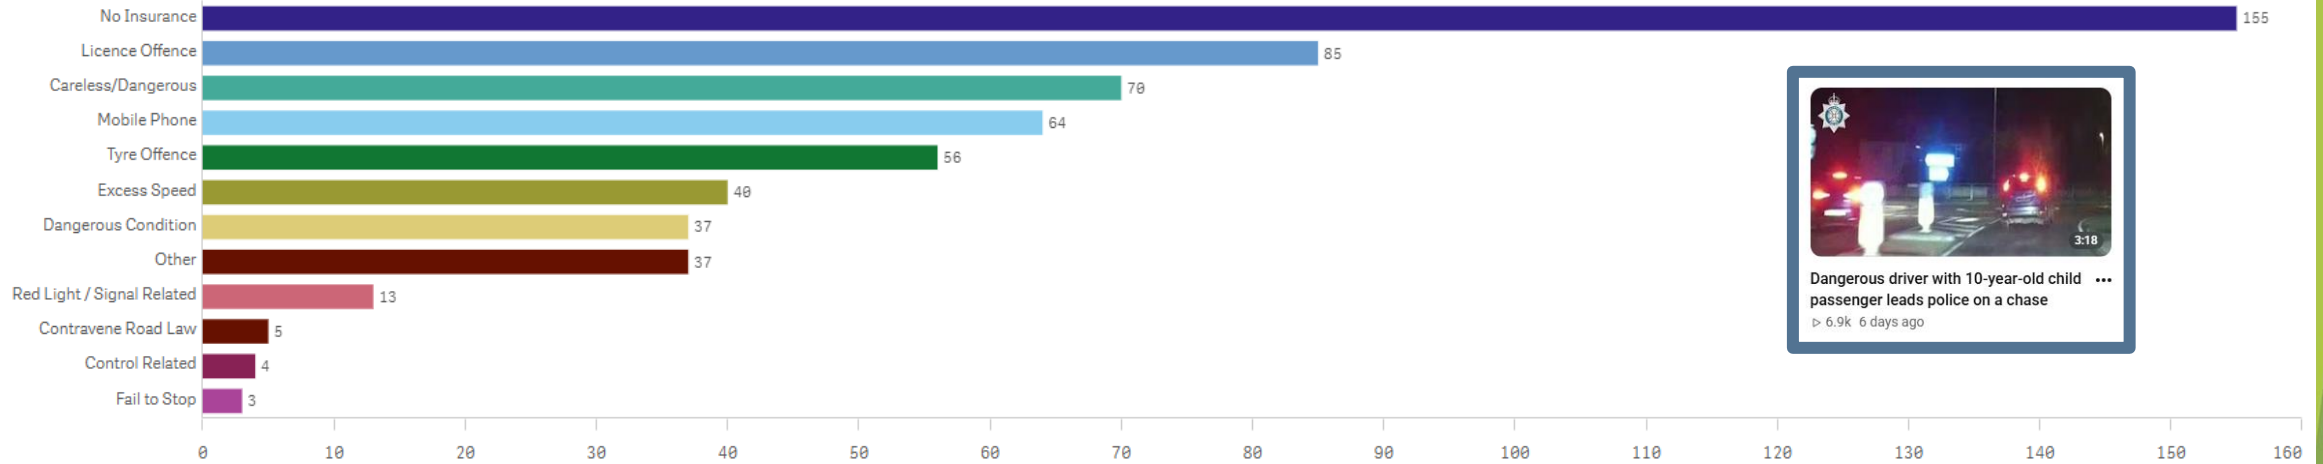

Some examples of careless or inconsiderate driving are:

- overtaking on the inside
- driving too close to another vehicle
- driving through a red light by mistake
- turning into the path of another vehicle
- flashing lights to force other drivers to give way
- misusing lanes to gain advantage over other drivers
- the driver being avoidably distracted by tuning the radio, lighting a cigarette etc
- unnecessarily staying in an overtaking lane
- unnecessarily slow driving or braking
- dazzling other drivers with un-dipped headlights

No. offered a speed awareness course, issues with a fine and points, or referred to court

All subject to previous history and convictions

• Speed enforcement – Warminster area

Speed Enforcement January - April 2026

Visits by Area Board

Area Board
● Warminster

No. offered a speed awareness course, issues with a fine and points, or referred to court

All subject to previous history and convictions

Roads Policing Unit

RPU

• Wider work

RPU in a period covering **January** to end of **April** issued over **925 tickets** to motorists, for numerous road related offences.

The most common offences they are enforcing are:

Activity - Endorsable offences