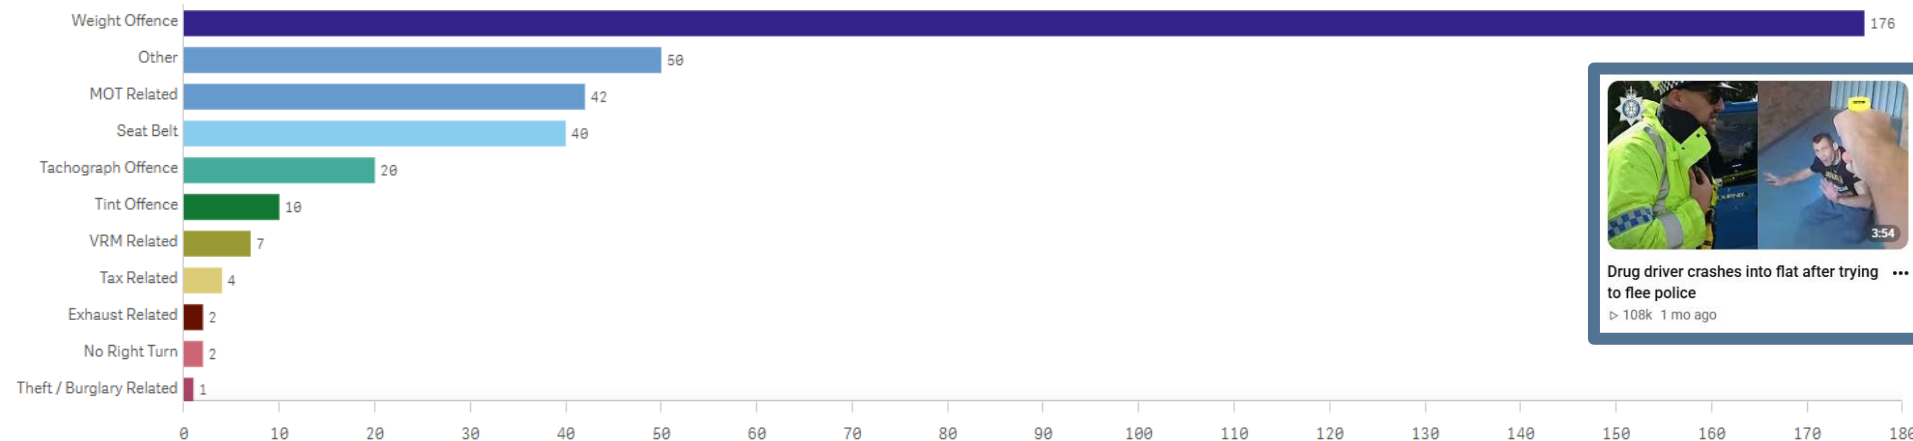

Visits by Area Board

Area Board
● Warminster

No. offered a speed awareness course, issues with a fine and points, or referred to court

All subject to previous history and convictions

Roads Policing Unit

RPU

• Wider work

RPU in a period covering **January** to end of **April** issued over **925 tickets** to motorists, for numerous road related offences.

The most common offences they are enforcing are:

Activity - Endorsable offences

Activity - Non-Endorsable Offences

[Wiltshire Police – YouTube](https://www.youtube.com/user/WiltsPolice) - <https://www.youtube.com/user/WiltsPolice>

• Op Drive Insured

RPU have supported numerous nationally lead operations lead by the National Roads Policing Operations, Intelligence and Investigations (NRPOII)

We took part in [OP Drive Insured](https://www.mib.org.uk/DriveInsured) | <https://www.mib.org.uk/DriveInsured> which links in with the Motor Insurers' Bureau (mib) to target those driving on our road uninsured to help make them safer. We sized **22** vehicles for no insurance during that week alone.