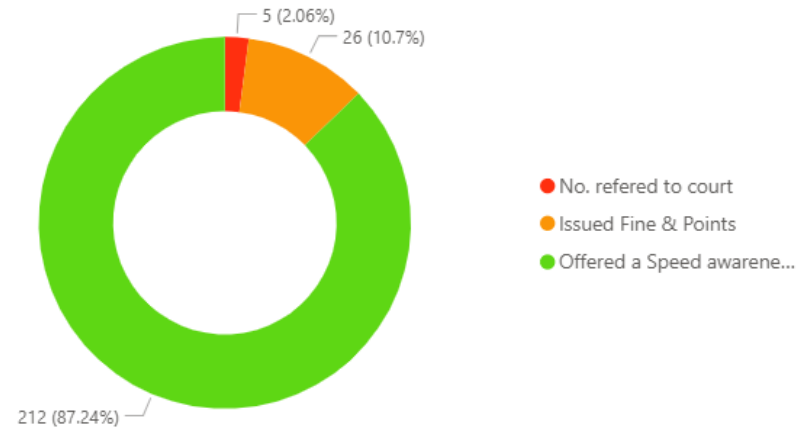

Some examples of careless or inconsiderate driving are:

- overtaking on the inside
- driving too close to another vehicle
- driving through a red light by mistake
- turning into the path of another vehicle
- flashing lights to force other drivers to give way
- misusing lanes to gain advantage over other drivers
- the driver being avoidably distracted by tuning the radio, lighting a cigarette etc
- unnecessarily staying in an overtaking lane
- unnecessarily slow driving or braking
- dazzling other drivers with un-dipped headlights

No. offered a speed awareness course, issues with a fine and points, or referred to court

All subject to previous history and convictions

• Speed enforcement – Warminster area

Speed Enforcement January - April 2026

Visits by Area Board

Area Board
● Warminster

No. offered a speed awareness course, issues with a fine and points, or referred to court

All subject to previous history and convictions

Roads Policing Unit

RPU

• Wider work

RPU in a period covering **January** to end of **April** issued over **925 tickets** to motorists, for numerous road related offences.

The most common offences they are enforcing are:

Activity - Endorsable offences