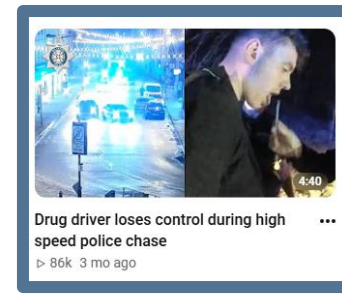

Some examples of careless or inconsiderate driving are:

- overtaking on the inside
- driving too close to another vehicle
- driving through a red light by mistake
- turning into the path of another vehicle
- flashing lights to force other drivers to give way
- misusing lanes to gain advantage over other drivers
- the driver being avoidably distracted by tuning the radio, lighting a cigarette etc
- unnecessarily staying in an overtaking lane
- unnecessarily slow driving or braking
- dazzling other drivers with un-dipped headlights

Visits by Area Board

Area Board
● Warminster

No. offered a speed awareness course, issues with a fine and points, or referred to court

All subject to previous history and convictions

Roads Policing Unit

RPU

• Wider work

RPU in a period covering **January** to end of **April** issued over **925 tickets** to motorists, for numerous road related offences.

The most common offences they are enforcing are:

Activity - Endorsable offences